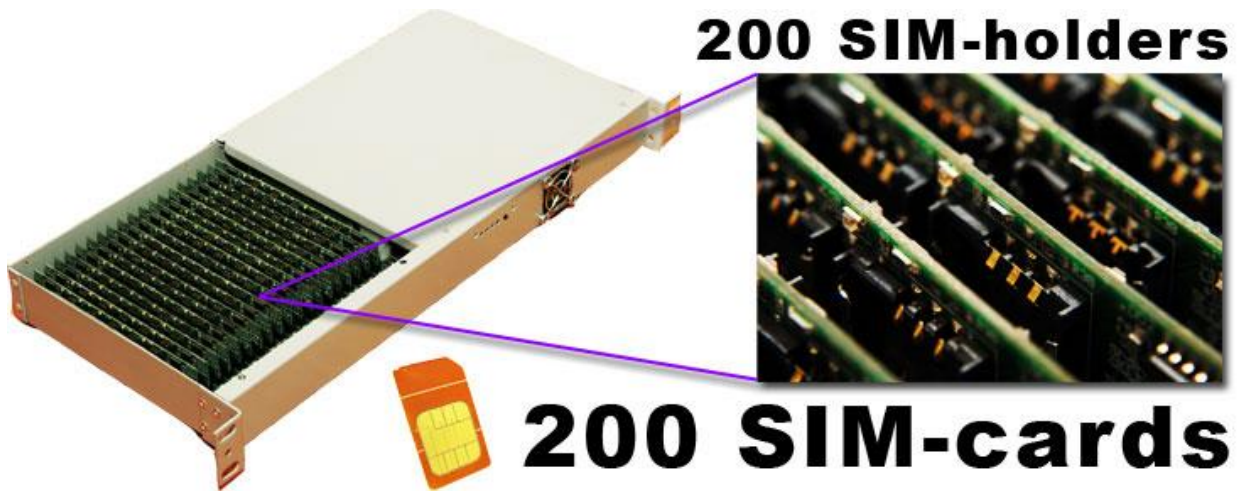

POLYGATOR is a European company specializing in development and manufacturing of telecommunication equipment

We offer:

- Multichannel GSM/3G-gateways (E1/PRI, SIP, H.323. 4-32 channels, 19" rack-mountable, height 1U & 4U)
- SIM-Server
- SIM-Bank (200 SIM cards)
- 4/8-channel GSM/3G-card ISA/PCI series (100% Linux/Asterisk compatible)
- GPS/GSM alarm/tracking device
- Power GSM-switch (with 6 power outlets for 220 V, on/off control by SMS)

www.polygator.com

Ukraine Dnepropetrovsk 49000
t/f. +38(063)797-30-20, +38(056)719-90-30
Email: sale@polygator.com Skype: polygator

Main features of Sim-Bank (hardware)

- centralized storing Sim-cards
- 1U chassis with 20 simholders. Each simholder has 10 places for simcards (total 20*10=200 simcards)
- Interfaces:
 - TCP/IP 1 pcs (optional 2 pcs)
 - VGA 1 pcs, ps2 - 2 pcs
- OS Linux